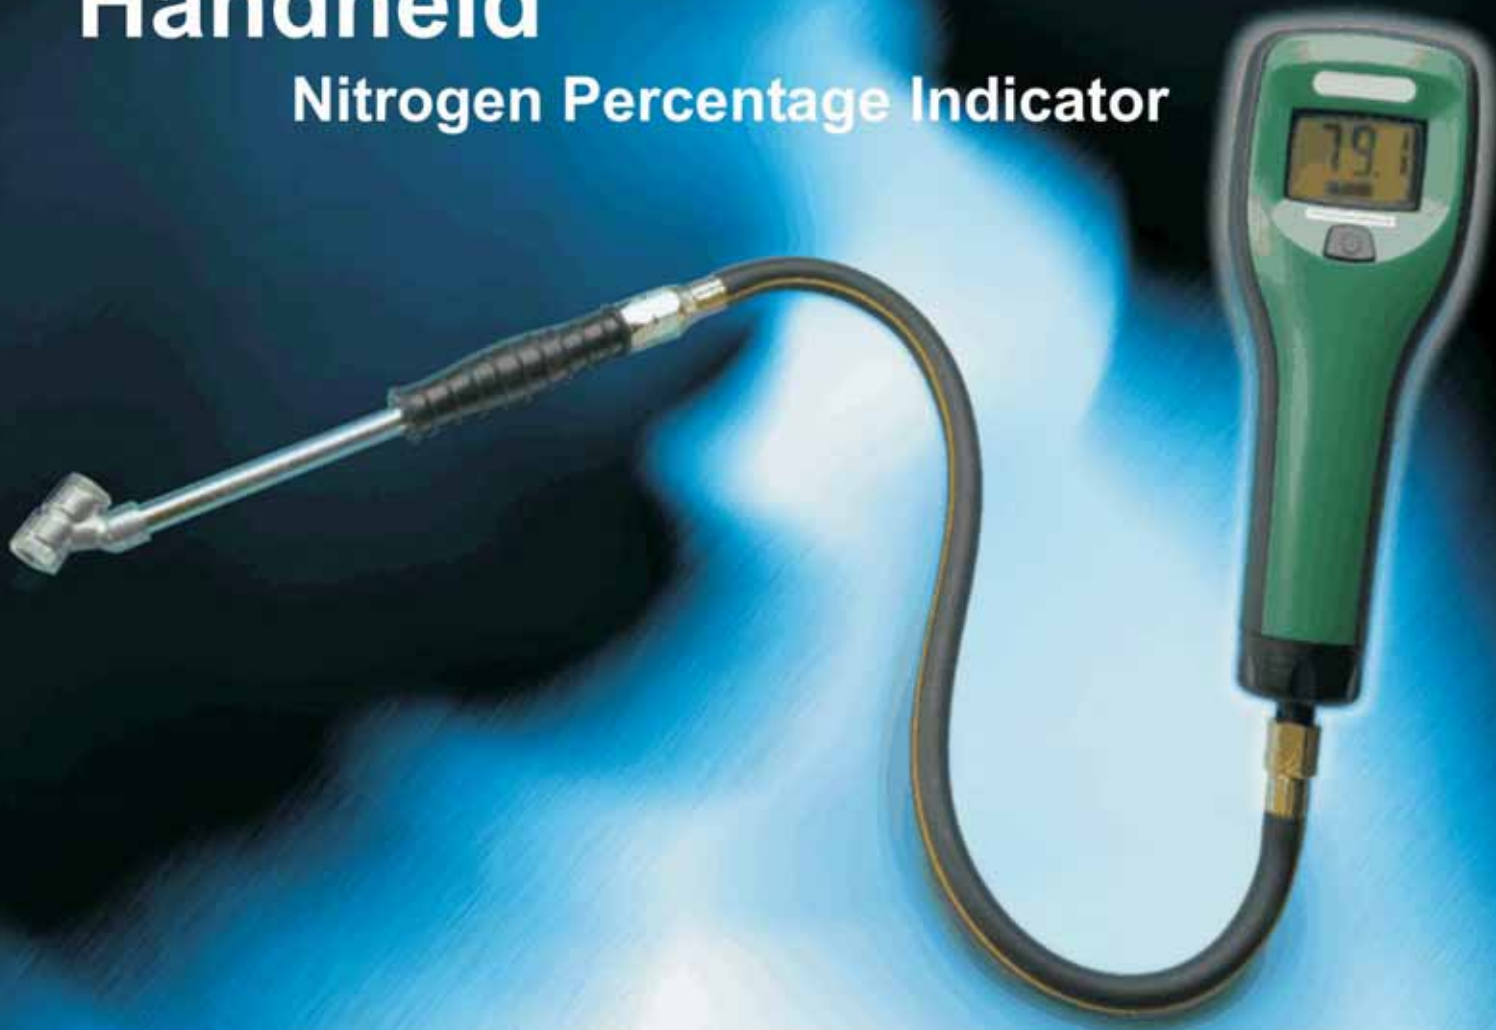

Handheld

Nitrogen Percentage Indicator

The new ANS handheld nitrogen percentage indicator displays the actual nitrogen percentage in your tires. All other systems in the market show you the oxygen percentage and require a calculation to convert it to the nitrogen percentage.

The rugged ergonomic design of the ANS nitrogen percentage indicator enables ease of use in motor racing pits, workshops, fleet control stations, tire stores, lube shops and automotive dealerships.

Ease of use, fast reaction time and large digital display make the ANS nitrogen percentage indicator the preferred choice among industry professionals.

The battery life is extended by an automatic power off functions and both the sensor and battery can be easily replaced by the user.

Accurate and Easy to Use

Compact and Ergonomic in Design

Simple to Operate, One Button Operation